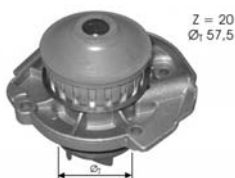

C.C. kW/CV

DOLZ

FIAT

Uno (146) R89 (10/1989>8/1995)

1.1	1108	41/56	160A3.000	10/89-12/92	S161			
	1116	43/58	146A6.000	10/89-12/92		S148	S348	
		44/60	146A4.000	07/90-12/92	S161			
			146A4.048	07/90-12/92	S129	S135		Selecta
1.3D	1301	33/45	146B1.000	10/89-03/92		S148	S348	
1.3ie Turbo	1301	74/100	146A2.000	10/89-03/91	S136	S136ST		
			146A2.246	10/89-03/91	S136	S136ST		
1.4TD	1367	52/71	146B3.000	10/89-	S188			>Mt:811616
				-07/93	S170			Mt:811617>
1.4ie Turbo	1372	82/112	146A8.000	10/89-09/93	S129	S135		
			146A8.046	10/89-09/93	S129	S135		
1.4ie	1372	52/70	146C1.000	10/89-12/93	S129	S135		
			146C1.046	10/89-12/93	S129	S135		
1.4i	1372	52/71	160A1.046	10/89-12/93	S121	S121ST		"A.A."
				10/89-12/93	S146			
				10/89-12/93		S135		

S121

S121ST

S129

S135

S136

S136ST

S146

S148

S161

S170

S188

S348