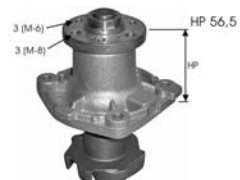

C.C. kW/CV

DOLZ
Φ T □

FIAT

Regata (138) (9/1983>6/1986)

1.9D	1929	48/65	149A1.000	09/83-	S176		>Ch:7056787
				-06/86	S180		Ch:7056788
				09/83-06/86	S172	S172ST	"A.A."
				04/84-06/86	S178	S178ST	
				04/84-06/86	S187		

Regata (138) RL86 (7/1986>1990)

1.1	1116	44/60	146A4.000	07/86-1990	S134	S135	
				07/86-1990	S238	S138	"A.A."
1.3	1299	52/70	149A3.000	07/86-1990	S134	S135	
			149C4.028	07/86-1990	S238	S138	"A.A."
	1301	52/70	149A7.000	07/86-1990	S134	S135	
				07/86-1990	S238	S138	"A.A."

S238