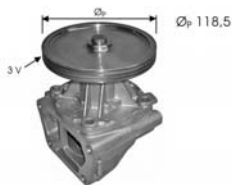

C.C. kW/CV

DOLZ

FIAT

Uno (146) R89 (10/1989>8/1995)

1.1	1108	41/56	160A3.000	10/89-12/92	S161			
	1116	43/58	146A6.000	10/89-12/92		S148	S348	
		44/60	146A4.000	07/90-12/92	S161			
			146A4.048	07/90-12/92	S129	S135		Selecta
1.3D	1301	33/45	146B1.000	10/89-03/92		S148	S348	
1.3ie Turbo	1301	74/100	146A2.000	10/89-03/91	S136	S136ST		
			146A2.246	10/89-03/91	S136	S136ST		
1.4TD	1367	52/71	146B3.000	10/89-	S188			>Mt:811616
				-07/93	S170			Mt:811617>
1.4ie Turbo	1372	82/112	146A8.000	10/89-09/93	S129	S135		
			146A8.046	10/89-09/93	S129	S135		
1.4ie	1372	52/70	146C1.000	10/89-12/93	S129	S135		
			146C1.046	10/89-12/93	S129	S135		
1.4i	1372	52/71	160A1.046	10/89-12/93	S121	S121ST		"A.A."
				10/89-12/93	S146			
				10/89-12/93		S135		

S121